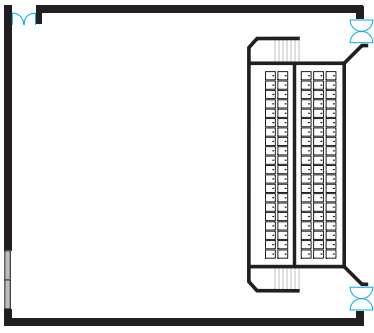

Foyer | Cyntedd
23m x 24m (at its widest)
370 m²
150 Theatre-style
200 Cabaret-style
500 Reception

Linbury Gallery | Oriol Linbury
4m (extending to 15m) x 65m
564 m²

Stalls | Seddi

Circle | Cylch

**Dora Stoutzker Hall |
Neuadd Dora Stoutzker**
Stage 14m x 9m (at its widest)
105 m²
250 - 350 Theatre-style

Stalls | Seddi

Circle | Cylch

**Richard Burton Theatre |
Theatr Richard Burton**
Stage 12.5m x 9m
112 m²
139 - 182 Theatre-style

**Bute Theatre |
Theatr Bute**

Stage 14m x 15m
210 m²
160 Theatre-style
140 Cabaret-style
300 Reception

**Seligman Studio |
Stiwdio Seligman**

10m x 12.5m
125 m²
60 Theatre-style
60 Cabaret-style
60 Reception
30 Boardroom

**Simon Gibson Studio |
Stiwdio Simon Gibson**

10m x 12.5m
125 m²
60 Theatre-style
60 Cabaret-style
60 Reception
30 Boardroom

**Rowe Beddoe Studio |
Stiwdio Rowe-Beddoe**

9m x 13m (at its widest)
117 m²
60 Theatre-style
60 Cabaret-style
60 Reception
30 Boardroom

Studio 1 | Stiwdio 1

9m x 13.5m
121.5 m²
60 Theatre-style
60 Cabaret-style
60 Reception
30 Boardroom