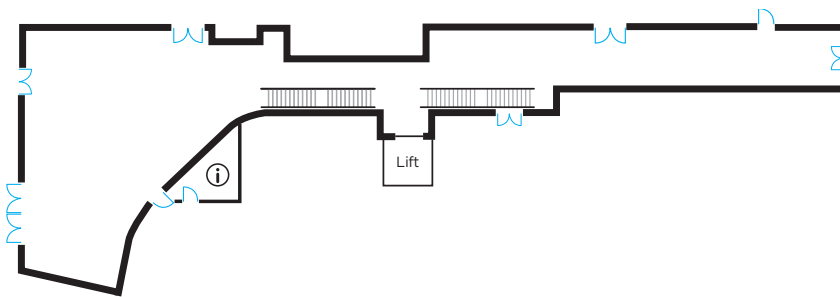

Foyer | Cyntedd
23m x 24m (at its widest)
370 m²
150 Theatre-style
200 Cabaret-style
500 Reception

Linbury Gallery | Oriol Linbury
4m (extending to 15m) x 65m
564 m²

Stalls | Seddi

Circle | Cylch

**Dora Stoutzker Hall |
Neuadd Dora Stoutzker**
Stage 14m x 9m (at its widest)
105 m²
250 - 350 Theatre-style

Stalls | Seddi

Circle | Cylch

**Richard Burton Theatre |
Theatr Richard Burton**
Stage 12.5m x 9m
112 m²
139 - 182 Theatre-style

**Bute Theatre |
Theatr Bute**

Stage 14m x 15m
210 m²
160 Theatre-style
140 Cabaret-style
300 Reception

**Seligman Studio |
Stiwdio Seligman**

10m x 12.5m
125 m²
60 Theatre-style
60 Cabaret-style
60 Reception
30 Boardroom

**Simon Gibson Studio |
Stiwdio Simon Gibson**

10m x 12.5m
125 m²
60 Theatre-style
60 Cabaret-style
60 Reception
30 Boardroom

**Corus Recital Room |
Ystafell Ddatganiad Corus**

10m x 6m
69 m²
50 Theatre-style
30 Cabaret-style
50 Reception
20 Boardroom

**Sir Geraint Evans Recital Room |
Ystafell Ddatganiad Syr Geraint
Evans**

17m x 9m
153m²
80 Theatre-style
60 Cabaret-style
80 Reception
30 Boardroom