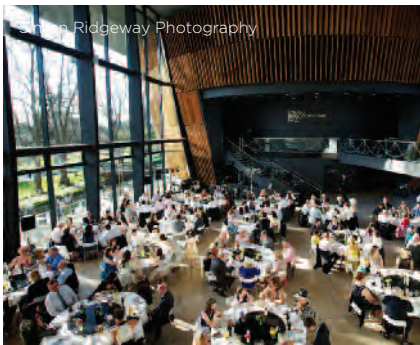

“A HUGE THANK YOU TO YOU AND ALL YOUR STAFF FOR YOUR CONTRIBUTION IN MAKING CHRIS AND AMELIA’S VERY ‘SPECIAL DAY’ A TRULY MEMORABLE ONE! FAMILY AND FRIENDS ARE STILL RAVING ABOUT THE INCREDIBLE VENUE, IMPECCABLE SERVICE AND MICHELIN STANDARD FOOD.”

Les and Sue Mumford and Jerry and Mo Clark

Will we have exclusive use?

Yes, certainly! We also employ door staff on your behalf.

Who will supply our catering?

Our Catering Manager will discuss your ideal menu and can suggest ideas to inspire you. We supply all tables, chairs, cutlery, crockery and linen.

Does the college have a bar?

Yes, we have a fully stocked bar, which is licensed to serve until 1.30am.

Can we supply our own drinks?

Yes, and our corkage is only charged on consumption and covers all glassware and serving staff.

Can you supply live musicians?

A wide range, from quartets to jazz bands, are available from our unique ‘Hire a Performer’ scheme.

Will you help us with the technical arrangements?

Our experienced technical team can create bespoke lighting and sound effects for your ceremony, reception and party.

Is there any parking?

We have spaces for blue-badge holders and there are large car parks adjacent the College (free after 8pm).

What do these fabulous venues cost?

Booking our venues includes our dedicated and experienced Wedding Manager to help you plan your dream wedding within your budget. The venues are charged on an hourly basis and our price list includes lots of creative options so you can make your day as individual as you are.

For a full list of charges, please see our separate price list.

Contact:

Weddings Manager
02920 342018
weddings@rwcmd.ac.uk

Royal Welsh College of Music and Drama
Castle Grounds
Cathays Park
Cardiff CF10 3ER

View one of Cardiff’s most sought-after locations at:

www.rwcmd.ac.uk